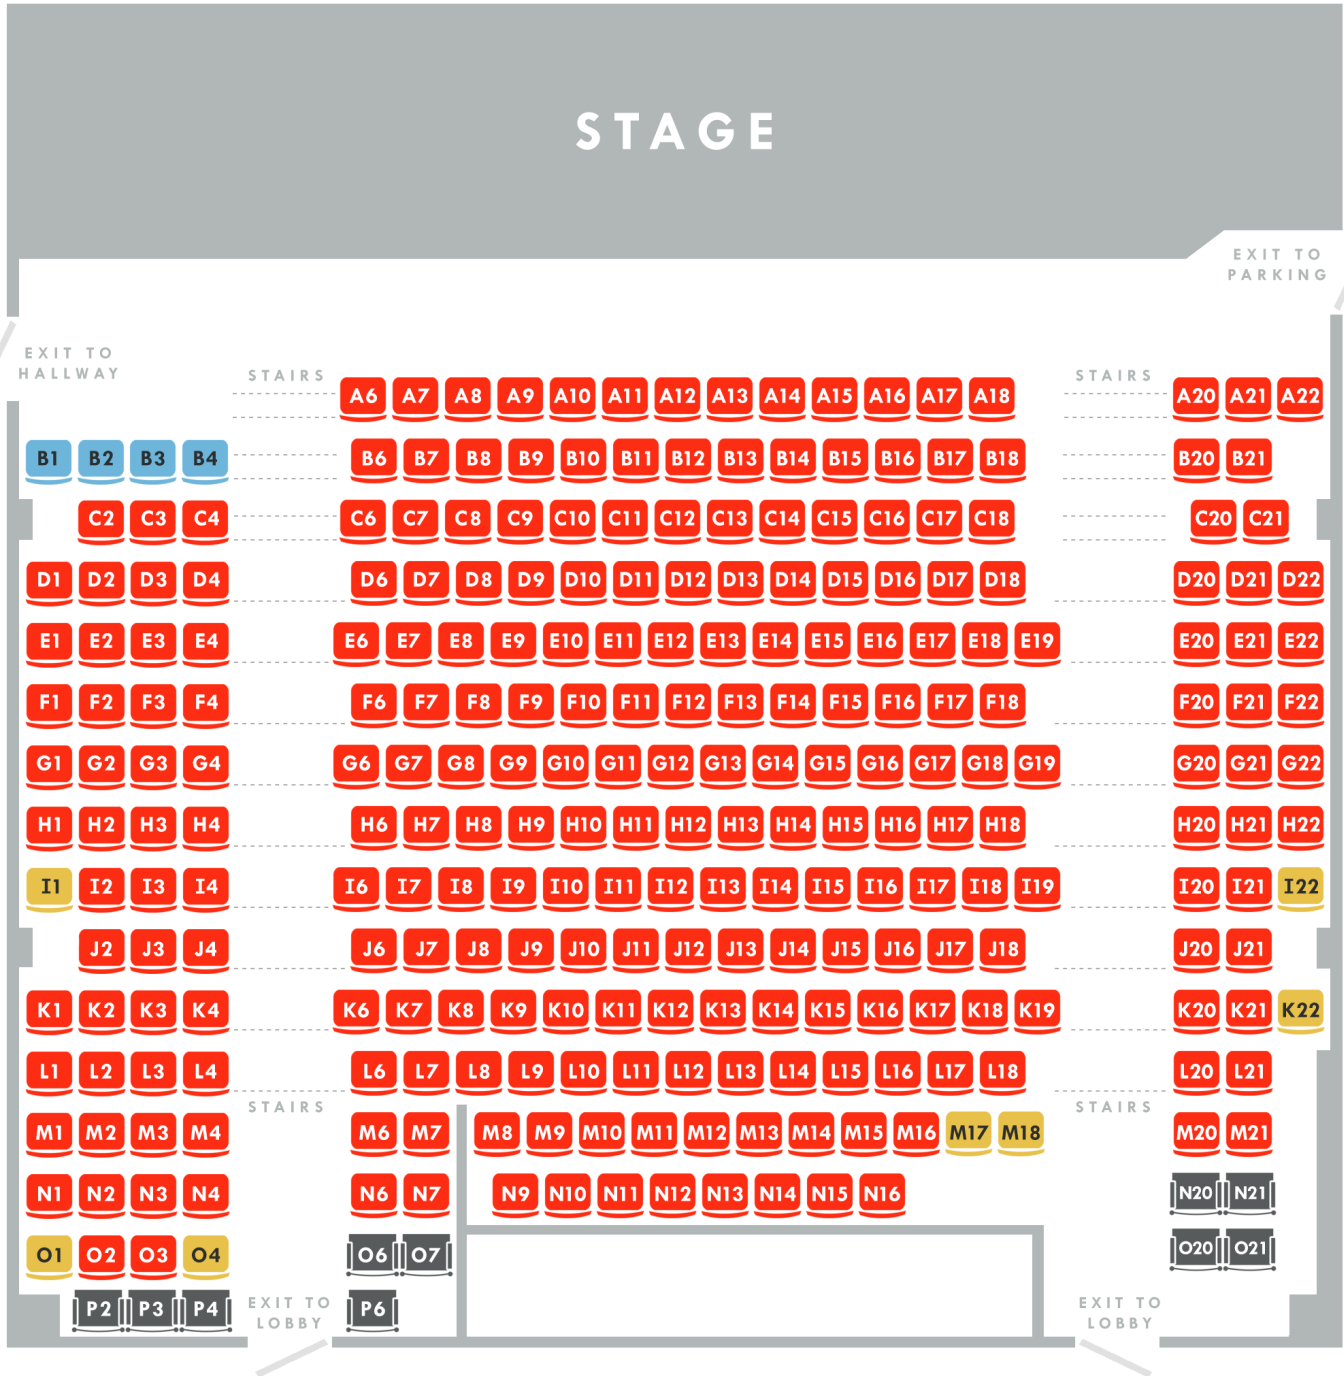

CANYON THEATRE GUILD SEATING CHART

UPDATED NOVEMBER 2019

KEY:

- STANDARD THEATRE SEAT
- ACCESSIBLE SEAT
- PADDED FOLDING SEAT
- HIGH-TOP DIRECTOR SEAT